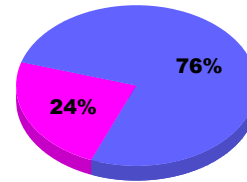

YTD Status Quo Clubs 2011-2012

Status Quo Clubs Compared to Status Quo Members

Legend: Status Quo Clubs (Cyan), Total Status Quo Members (Green)

MEMBERSHIP

Membership Results
2011-2012

Membership
2010-2011

Month	Net Memb Goal	Actual New Memb	Actual Dropped Memb	Gain/Loss of Memb	Gain/Loss of Memb
Jul/Aug/Sep		22	-21	1	-8
Totals		22	-21	1	-8

Membership Results 2011-2012

Goal, New, Dropped, Gain/Loss

Legend: Goal (Cyan), Actual (Green), Dropped (Yellow), Gain Loss (Magenta)

Comparison of Membership Gain/Loss

Current Year Compared to the Previous Year

Legend: Current Year (Cyan), Previous Year (Green)

Gender Comparison 2011-2012

Jul/Aug/Sep

Legend: Male (Blue), Female (Magenta)